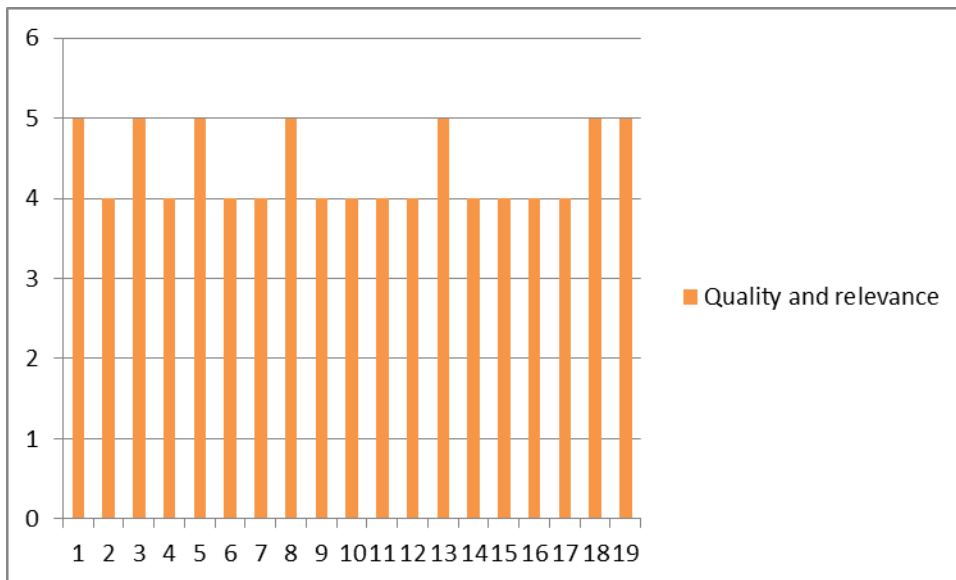

➤ Teachers Feedback

1. Employability offered by the curriculum.

2. Effectiveness of the syllabus.

3. Accessibility of learning materials.

4. Quality and relevance of the program.

5. Assistance in skill development.