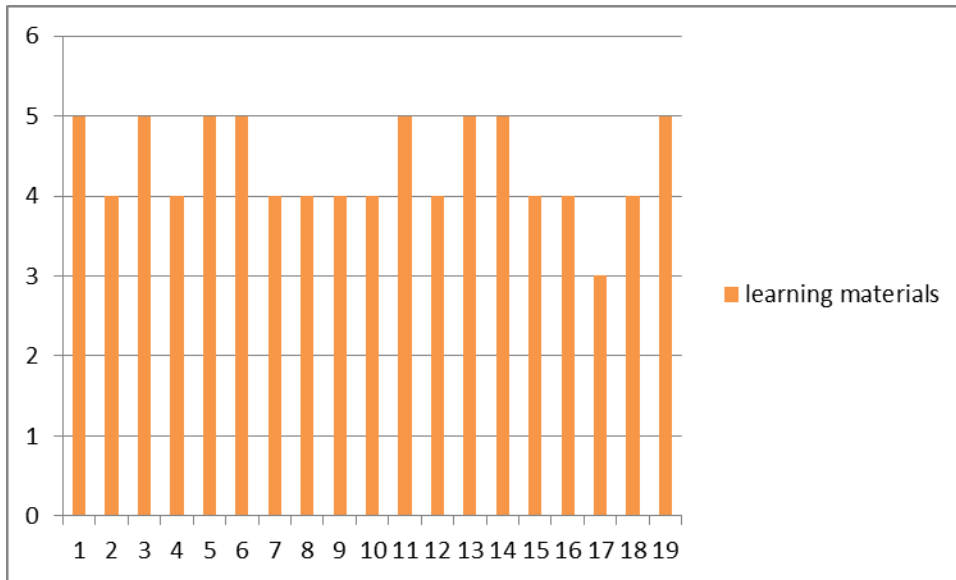

➤ Teachers Feedback

1. Employability offered by the curriculum.

2. Effectiveness of the syllabus.

3. Accessibility of learning materials.

4. Quality and relevance of the program.

5. Assistance in skill development.