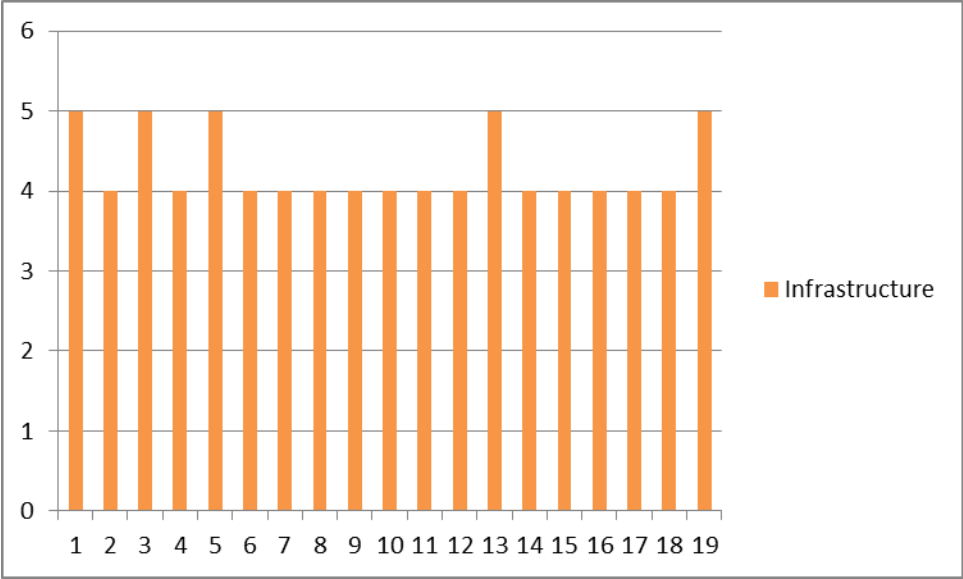

8. Freedom to adopt new strategies in learning.