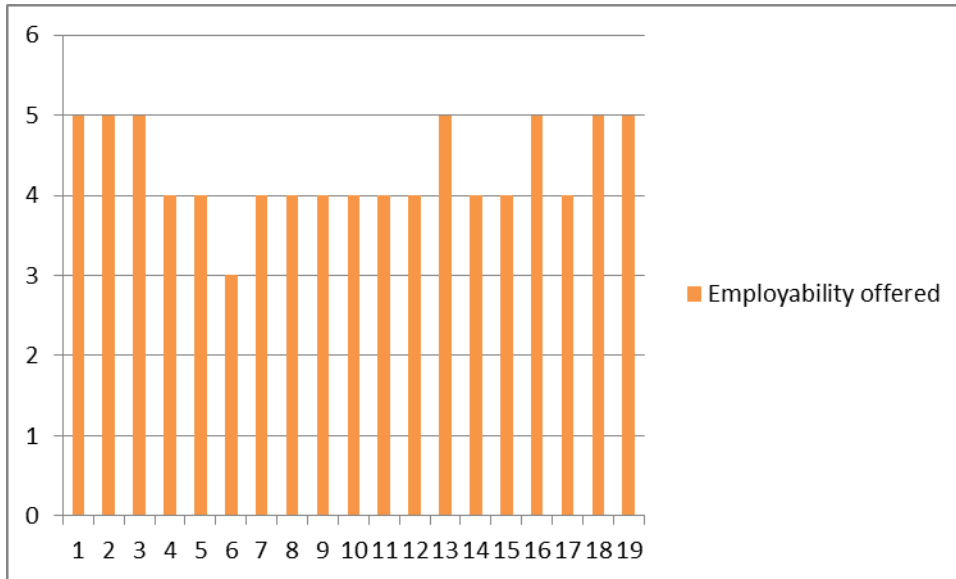

➤ Teachers Feedback

1. Employability offered by the curriculum.

2. Effectiveness of the syllabus.

3. Accessibility of learning materials.

4. Quality and relevance of the program.

5. Assistance in skill development.