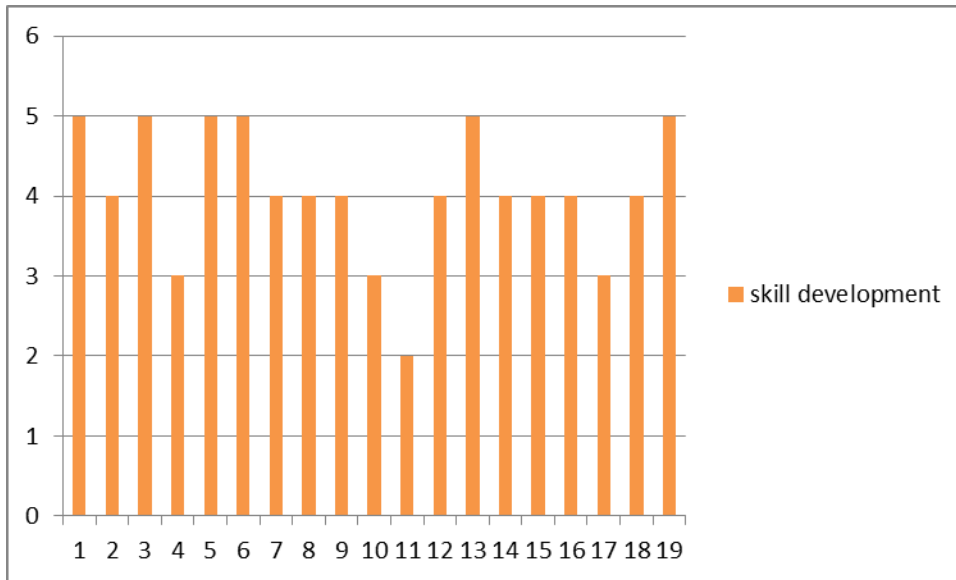

➤ Teachers Feedback

1. Employability offered by the curriculum.

2. Effectiveness of the syllabus.

3. Accessibility of learning materials.

4. Quality and relevance of the program.

5. Assistance in skill development.